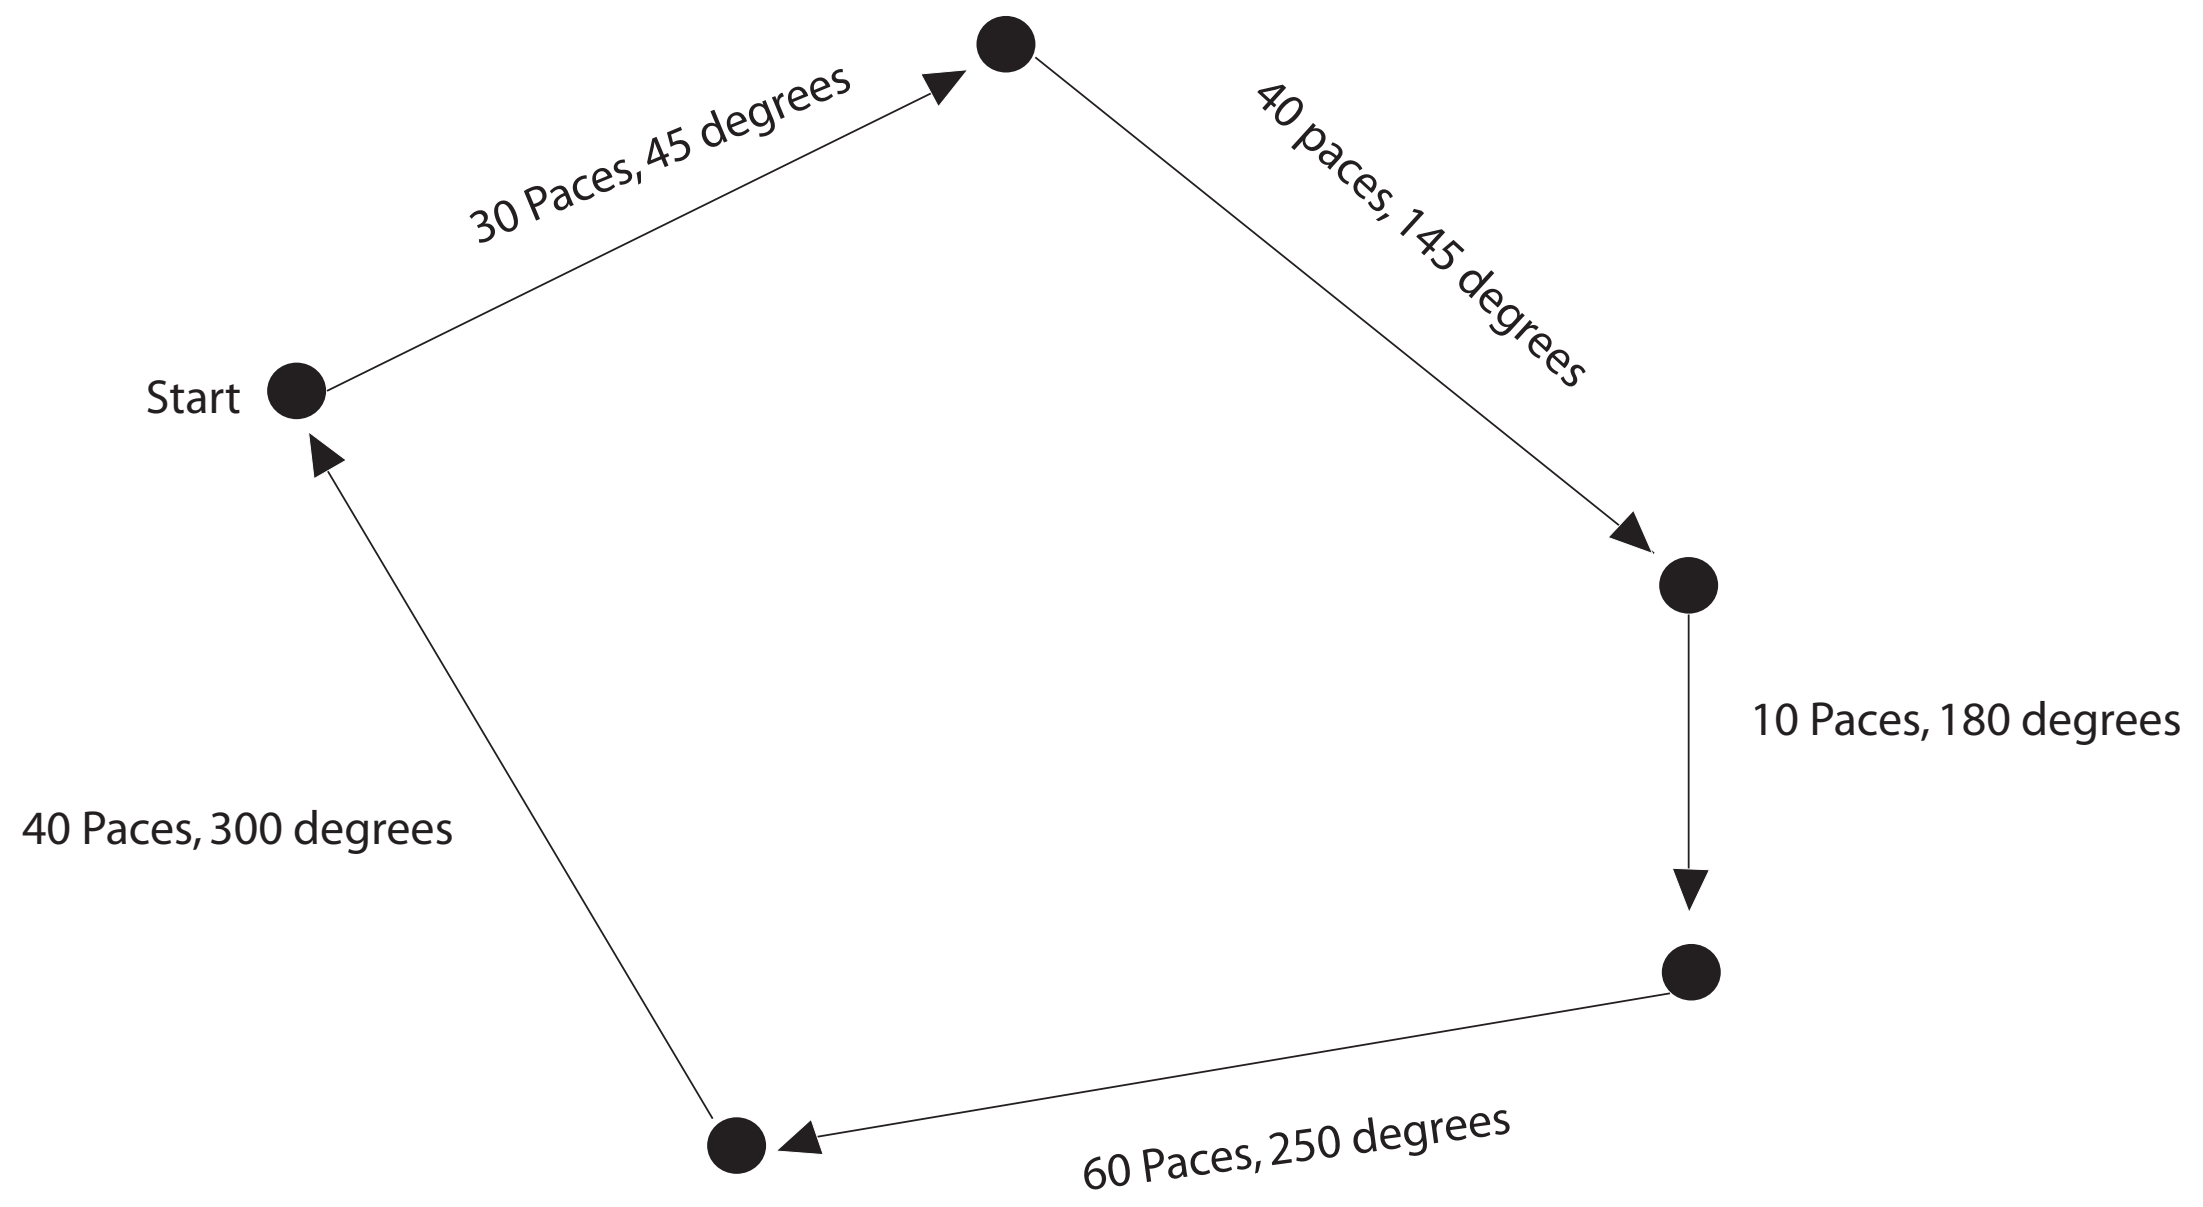

Pentagon

Bearing 1: From starting point walk 30 paces, bearing 045° .

Bearing 2: Walk 40 paces, bearing, 145° .

Bearing 3: Walk 10 paces, bearing 180° .

Bearing 4: Walk 60 paces, bearing 250° .

Bearing 5: Walk 40 paces, bearing 300° .

Star

Bearing 1: From starting point, walk 50 paces bearing 045° .

Bearing 2: Walk 50 paces, bearing 135° .

Bearing 3: Walk 100 paces, bearing 315° .

Bearing 4: Walk 110 paces, 90° .

Bearing 5: Walk 100 paces, bearing 225° .